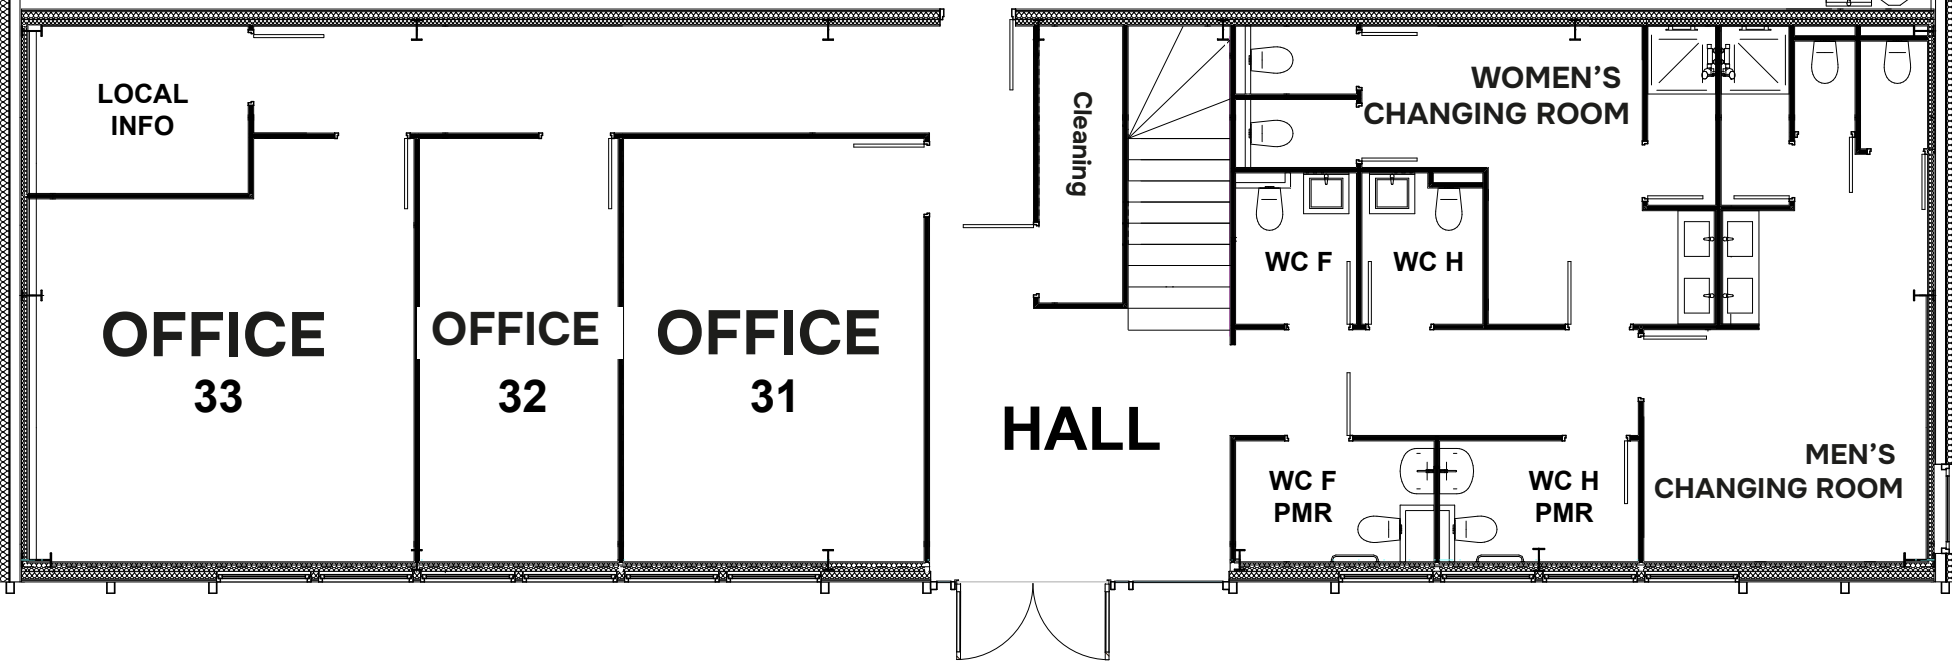

**RDC**

**DOOR 308 DOOR 307**

**PRE-ASSEMBLY**  
7,211 sq ft

**DOOR 309**

**DOOR 306**

**DOOR 305**

**DOOR 310**

TGBT

**CARPENTRY**  
3,982 sq ft

**DOOR 304**

**DOOR 303**

VACUUM  
CLEANING SYSTEM  
& REFUSE BIN

**DOOR 302**

**DOOR 301**

**R+1**